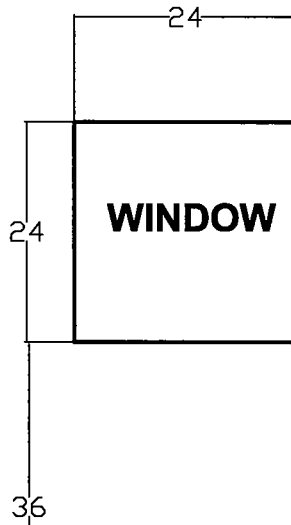

DREAMROOM TOP VIEW
MICHAEL 'WAYWARD' KROLCZYK

18" DOME

**30° ROOF
PITCH**

28½

96

DREAMROOM
WINDOW VIEW

**MICHAEL 'WAYWARD'
KROLCZYK**

18" DOME

**30° ROOF
PITCH**

28½

96

**DREAMROOM
DOOR VIEW**

**MICHAEL 'WAYWARD'
KROLCZYK**